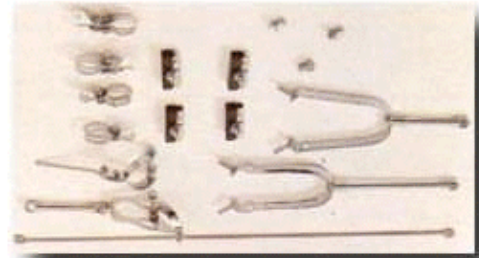

B.B FITTINGS

B.B Cups set of 3 PH Type

B.B Axle BCP-Zinc-Black/White

B.B Cups Set of 3 RAL/Type

B.B Cups Set of 3 Italian type

B.B Cups Set of 3 MTB Type

B.B Axle Cotterless

STANDS

Side Stand for SLR without Lock

Side Stand for MTB

Side stand SLR with Lock

Full Stand Channel Type

CARRIERS

Carrier SLR Type

Carrier Channel Type

Carrier Angle Type

Carrier MTB Type

BRAKE SETS & CHAINS

Chain 1/2" x 1/8" in 102-116 links

Brake Set RAL Type

Break Accessories

Break Accessories

CHAIN GUARDS

Full Chain Cover with fittings